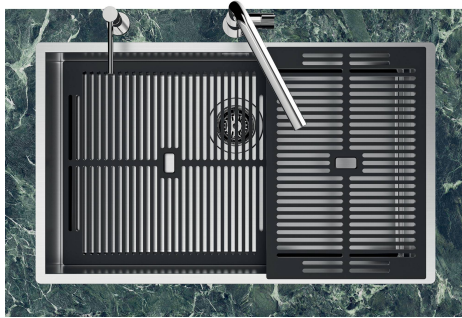

MOULDED BOTTOM The moulded bottom guarantees perfect water flow and facilitates cleaning operations thanks to the perimeter step with sloping walls.

Perimetral overflow The overflow is always a security on the Foster sinks that prevents the overflow of water in case of oversights. The perimeter drain solution improves aesthetics thanks to its square and essential shape.

LEVEL 2:

8100 615

1257/05-

8100 615 + 8100 614
POSIZIONATE A FILO VASCA / EDGE POSITIONING

8100 615
POSIZIONATA SUL FONDO / BOTTOM POSITIONING

1257/05-

intaglio per il troppo-pieno
solo con top > 10 mm
recess for housing the over-flow
only for top > 10 mm

GALLERY

EQUIPMENT

Black grid
8100 615

Black grid
8100 614

OPTIONAL ACCESSORIES

Stainless steel plate rack
8100 303

White bowl
8153 100

Stainless steel perforated tray
8151 001