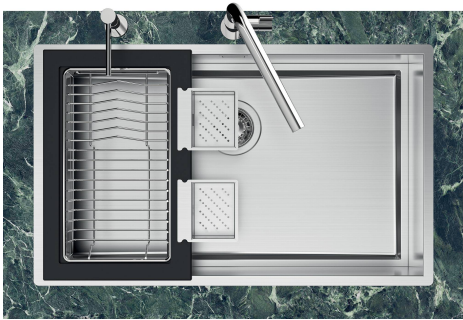

GALLERY

EQUIPMENT

Black grid
8100 614