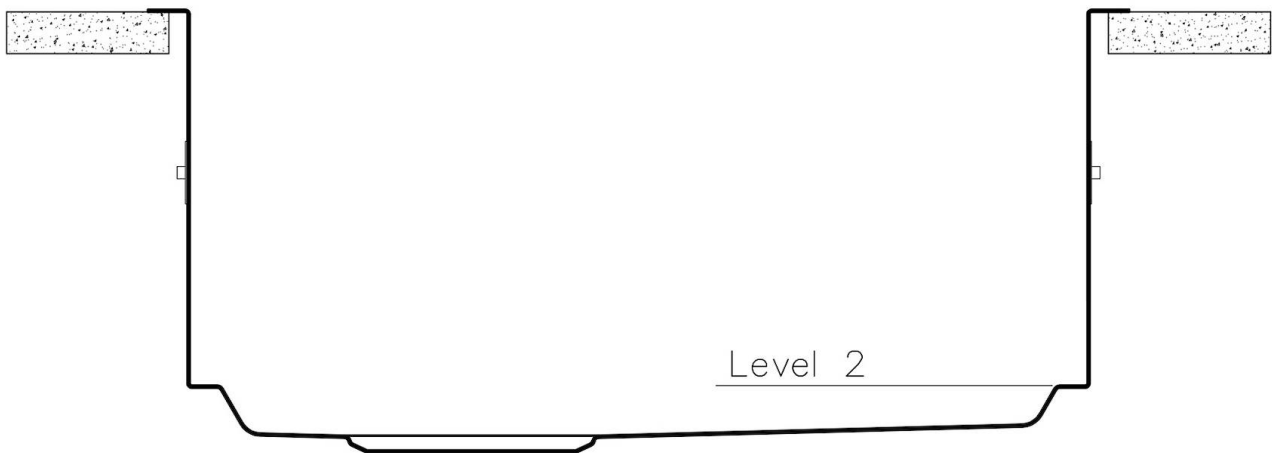

MOULDED BOTTOM The moulded bottom guarantees perfect water flow and facilitates cleaning operations thanks to the perimeter step with sloping walls.

Perimetral overflow The overflow is always a security on the Foster sinks that prevents the overflow of water in case of oversights. The perimeter drain solution improves aesthetics thanks to its square and essential shape.

LEVEL 2:

8100 615

1257/05-

8100 615 + 8100 614
POSIZIONATE A FILO VASCA / EDGE POSITIONING

8100 615
POSIZIONATA SUL FONDO / BOTTOM POSITIONING

1257/05-

intaglio per il troppo-pieno
solo con top > 10 mm
recess for housing the over-flow
only for top > 10 mm