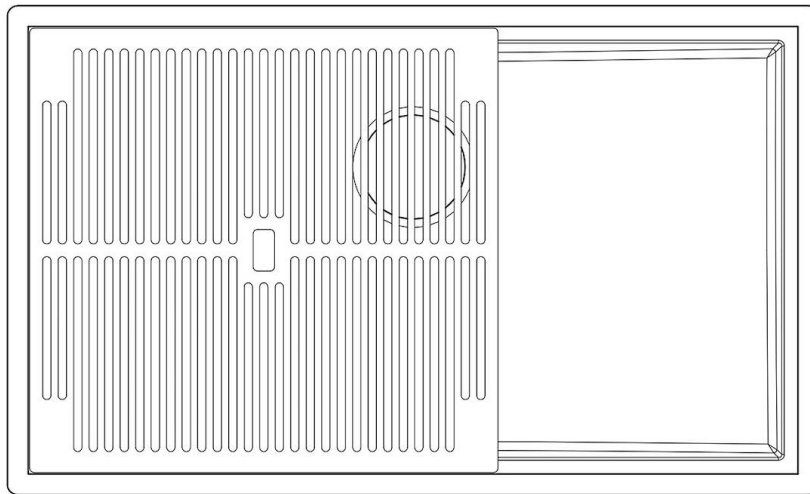

MOULDED BOTTOM The moulded bottom guarantees perfect water flow and facilitates cleaning operations thanks to the perimeter step with sloping walls.

Perimetral overflow The overflow is always a security on the Foster sinks that prevents the overflow of water in case of oversights. The perimeter drain solution improves aesthetics thanks to its square and essential shape.

LEVEL 2:

8100 615

1257/05-

8100 615 + 8100 614
POSIZIONATE A FILO VASCA / EDGE POSITIONING

8100 615
POSIZIONATA SUL FONDO / BOTTOM POSITIONING

1257/05-

intaglio per il troppo-pieno
solo con top > 10 mm
recess for housing the over-flow
only for top > 10 mm