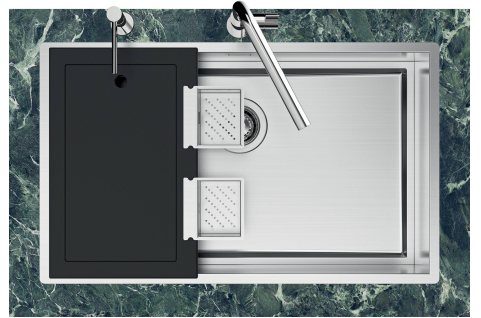

GALLERY

EQUIPMENT

Black grid
8100 614