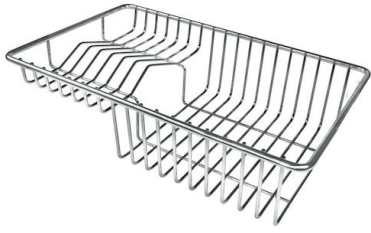

GALLERY

EQUIPMENT

Black grid
8100 615

Black grid
8100 614

OPTIONAL ACCESSORIES

Stainless steel plate rack
8100 303

White bowl
8153 100

Stainless steel perforated tray
8151 001

**Graters kit with ring-holder and
food collection tray**
8159 101

Kit Black
8100 037

Stainless steel perforated tray
8151 000

**Stainless steel perforated tray PVD
Copper**
8151 008

**Stainless steel perforated tray PVD
Gold**
8151 009