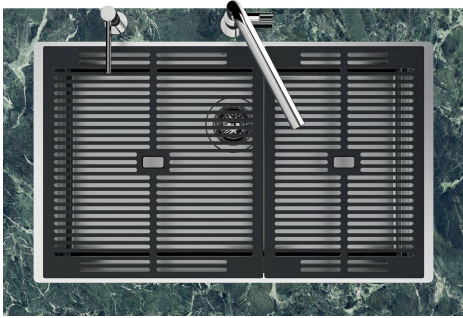

GALLERY

EQUIPMENT

Black grid
8100 614