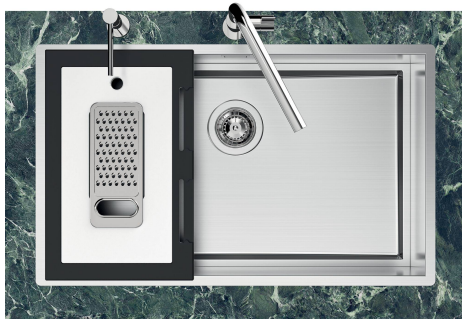

GALLERY

EQUIPMENT

Black grid
8100 614