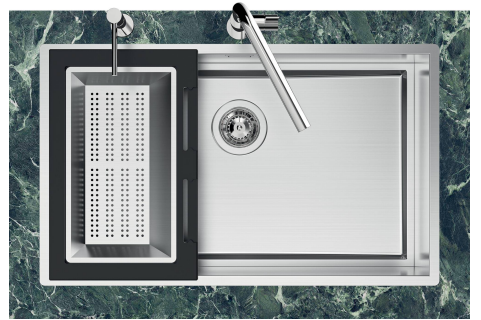

GALLERY

EQUIPMENT

Black grid
8100 614